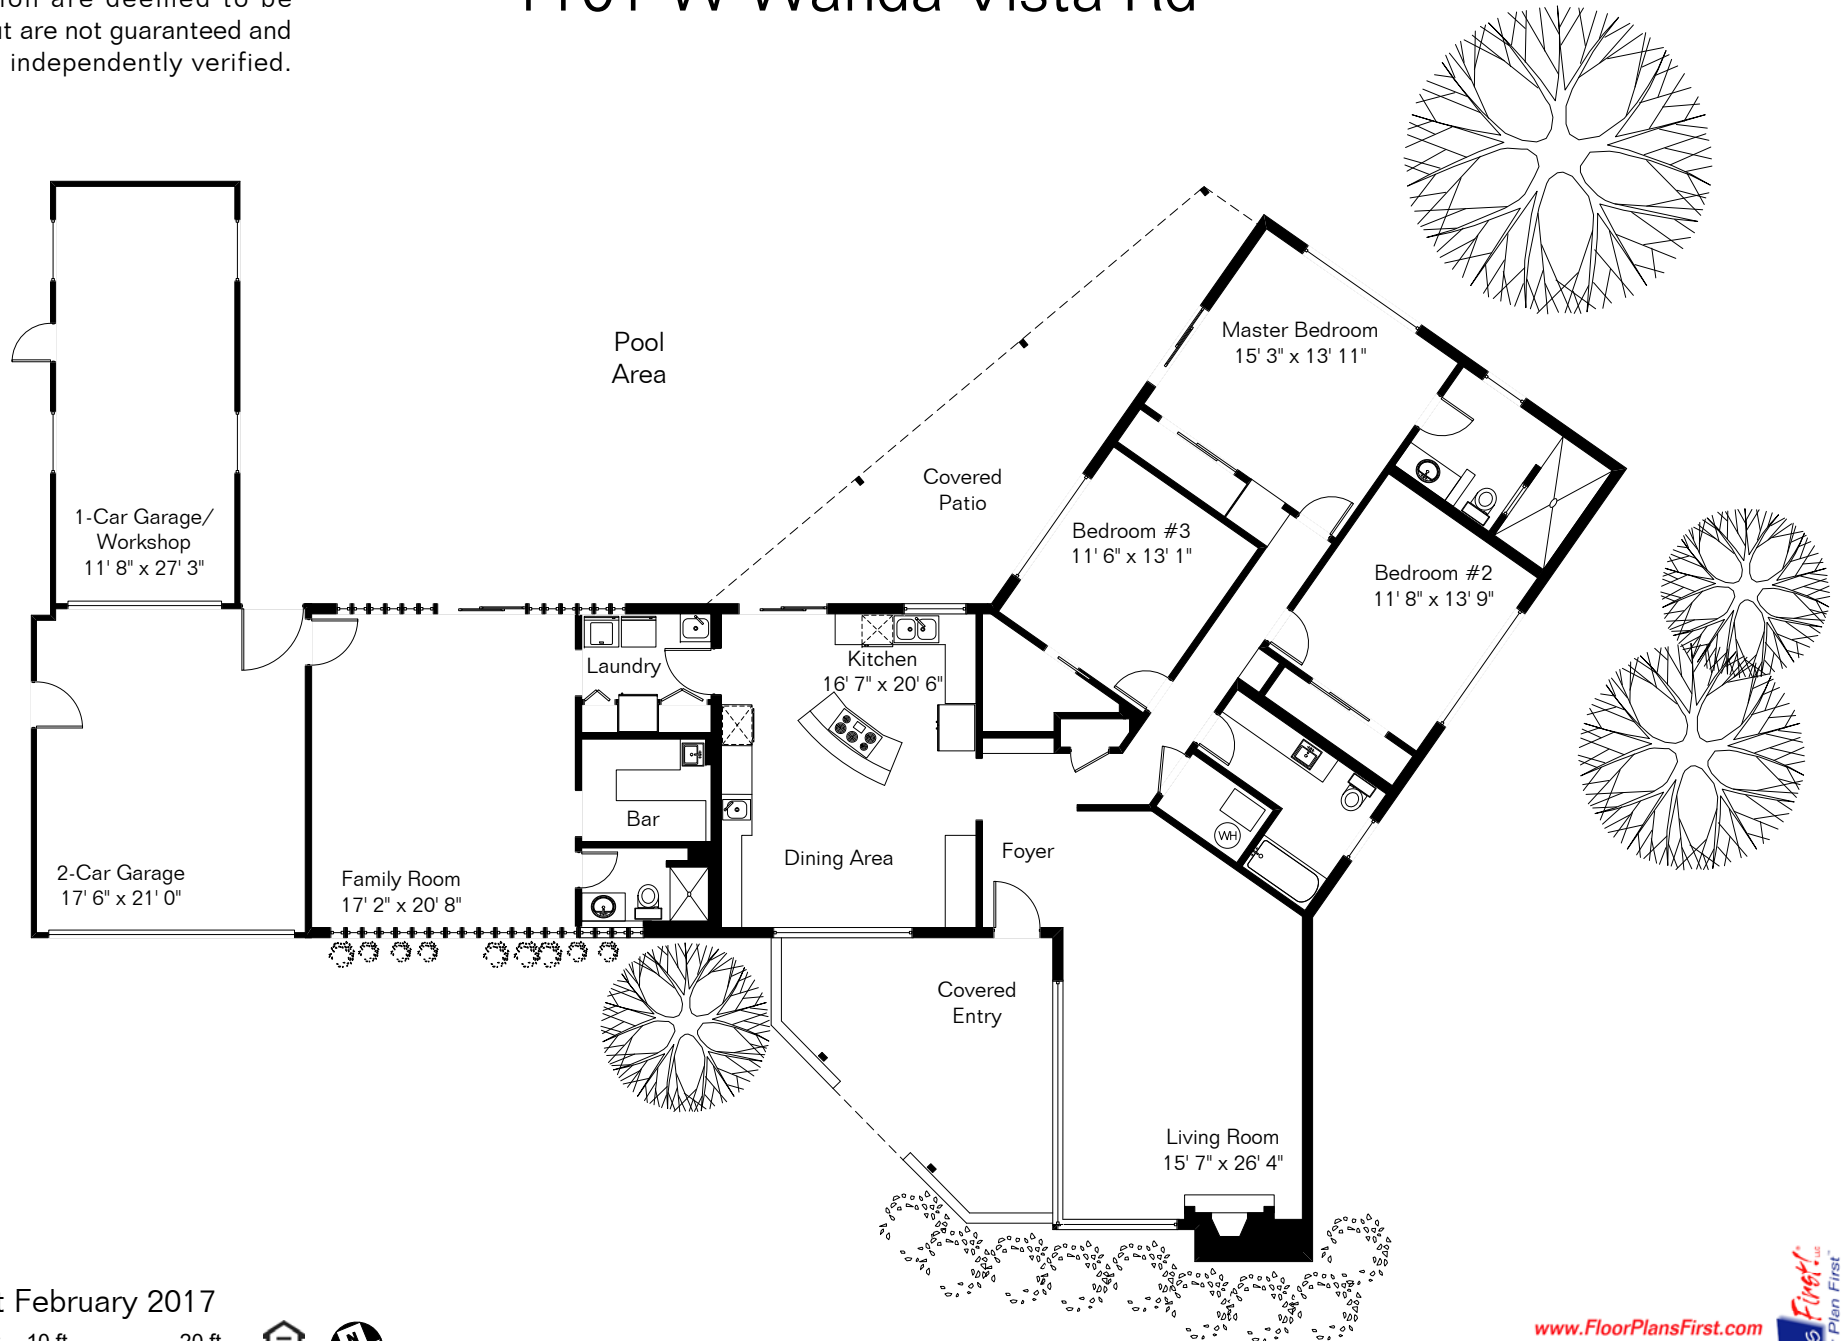

The square footages and room size information are deemed to be reliable but are not guaranteed and should be independently verified.

# 1101 W Wanda Vista Rd

Site Visit February 2017

0 ft. 6 ft. 10 ft. 20 ft.

Copyright 2017 Floor Plans First! LLC  
All Rights Reserved.

Living Area 2,495 Sq Ft  
Garage 726 Sq Ft

[www.FloorPlansFirst.com](http://www.FloorPlansFirst.com)